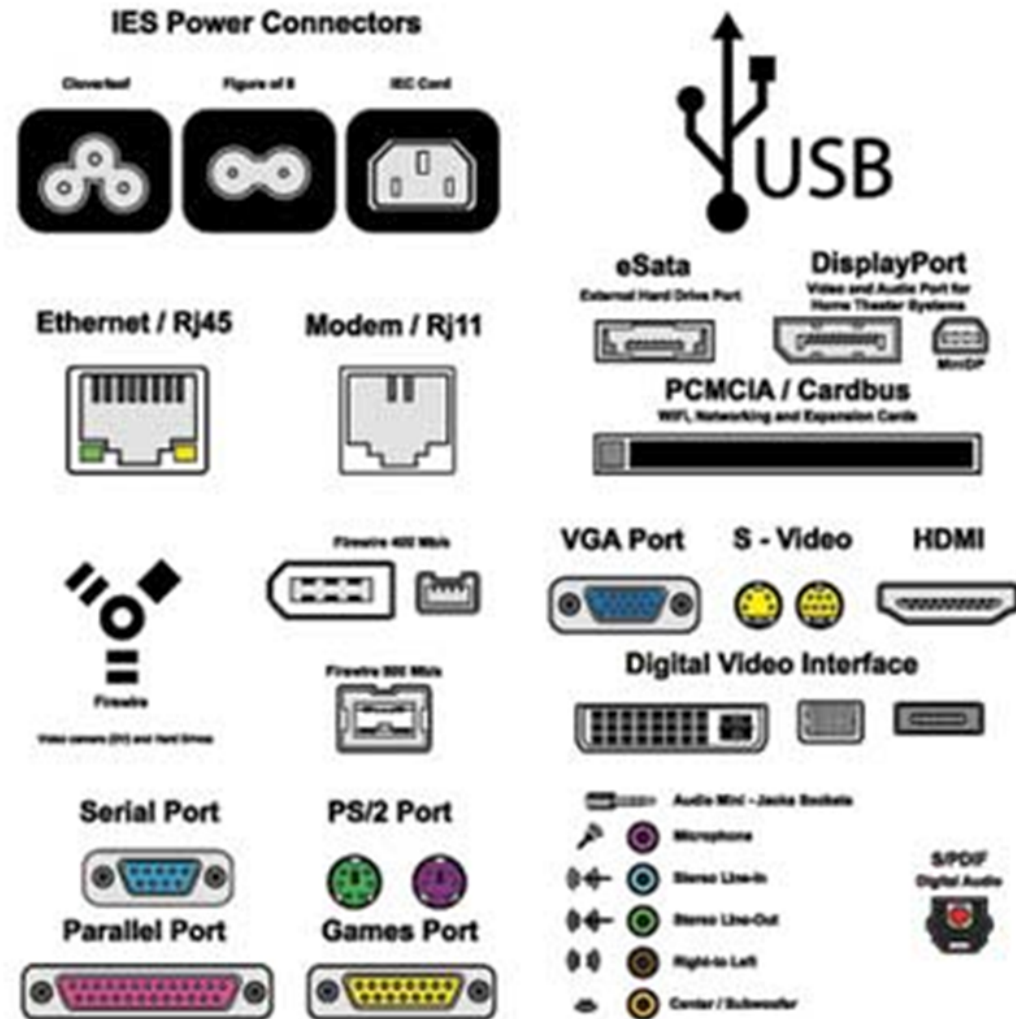

Další Porty